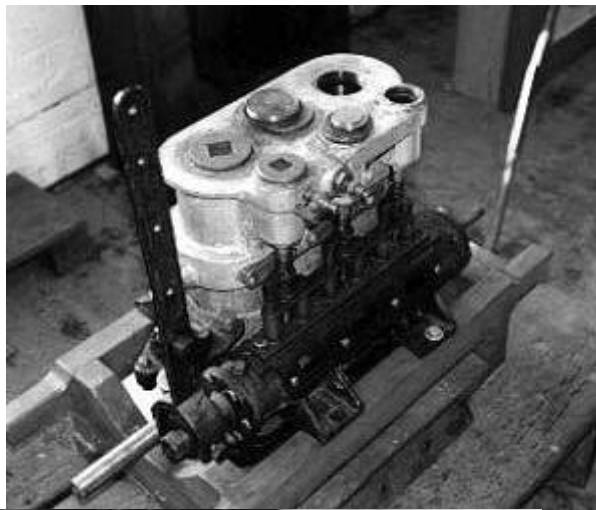

FIG. 1. THE NEW DIETER STEAM ENGINE.

FIG. 2.

Strictly Up-To-Date

The Dieter-Ofeldt Steam Equipment
for Automobiles and Boats
Dieter Single Acting Engines, Ofeldt Semi-Flash Boilers, Kerosene Burners.

Write for information to
THE DIETER STEAM ENGINE CO., 125 LIBERTY ST.
OR **AUGUST OFELDT & SONS,** NEW YORK.