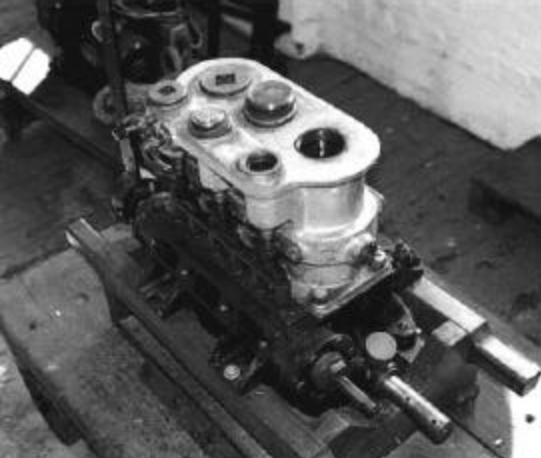

FIG. 1. THE NEW DIETER STEAM ENGINE.

FIG. 2.

Strictly Up-To-Date

The Dieter-Ofeldt Steam Equipment
for Automobiles and Boats
Dieter Single Acting Engines, Ofeldt Semi-Flash Boilers, Kerosene Burners.

Write for information to
THE DIETER STEAM ENGINE CO., 125 LIBERTY ST.
OR **AUGUST OFELDT & SONS,** NEW YORK.